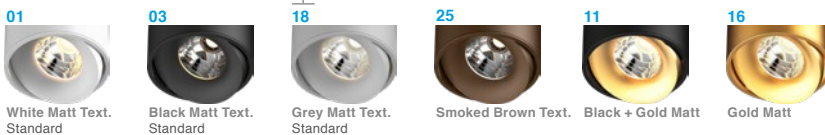

0000.AA.00.000.XX

* LED light output represent values of LED chip. System light output incl. light losses of luminaire (40° reflector used as reference)
** LED power values excl. driver. System power values incl. driver power consumption (driver efficiency of 87% used as reference)
*** When dimming with touch. Do not combine with other touch dim products

Lumen Maintenance Bridgelux COB LED (Tc=85°C)		
L70B50: >100 000 hrs	L70B20: >100 000 hrs	L70B10: >100 000 hrs
L80B50: >100 000 hrs	L80B20: >100 000 hrs	L80B10: >100 000 hrs
L90B50: >100 000 hrs	L90B20: >50 000 hrs	L90B10: >50 000 hrs

28 - 28° Reflector - 0000.28.00.000.00
40 - 40° Reflector - 0000.40.00.000.00

Available colors - 0000.00.00.000.XX
Other RAL colors on request