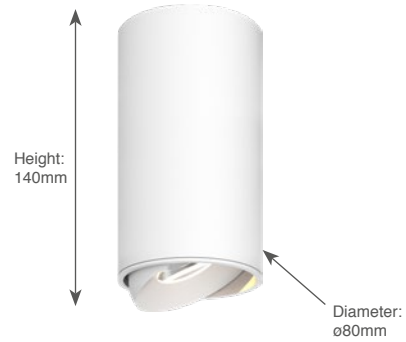

# Titan 140 Cone

Technical Datasheet

General	
Type	Surface Mounted / Suspended
Material	Aluminium
Lamp Type	COB LED
Adjustable	Yes (40°/359°)
Dimmable	No
Cooling	Passive
Energy Class	A++
Weight	590g
Photobiol. Safety	RG1
Class	class I

**IP20**   **960°C**   **LED**

**Features:**

High efficiency LED Downlight, equipped with a Bridgelux COB LED.  
Optional suspension sets available.  
Aluminium die-casted, compact design. High quality components.  
Various colors available.